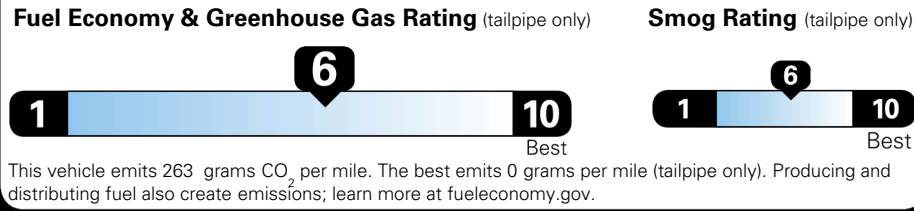

Manufacturer's Suggested Retail Price: $25,075.00

ADDED FEATURES:

*Auto-Dimming Rearview Mirror	$315.00
*Carpeted Floor Mats	$240.00
*Cargo Net	$60.00
*First Aid Kit	$45.00

Inland Freight & Handling : $1,245.00
Total Price : $26,980.00

Proudly Supporting Hyundai Hope on Wheels and the Fight Against Pediatric Cancer Since 1998

EPA DOT Fuel Economy and Environment Gasoline Vehicle

Fuel Economy

34 MPG
combined city/hwy

30 MPG
city

40 MPG
highway

2.9 gallons per 100 miles

Midsized Cars range from 15 to 137 MPG. The best vehicle rates 146 MPGe.

You save $1,250
in fuel costs over 5 years compared to the average new vehicle.

Annual fuel cost
$1,450

Actual results will vary for many reasons, including driving conditions and how you drive and maintain your vehicle. The average new vehicle gets 29 MPG and costs $8,500 to fuel over 5 years. Cost estimates are based on 15,000 miles per year at $ 3.30 per gallon. MPGe is miles per gasoline gallon equivalent. Vehicle emissions are a significant cause of climate change and smog.

fueleconomy.gov
Calculate personalized estimates and compare vehicles

Manufacturer's suggested retail price includes manufacturer's recommended pre-delivery service. Gasoline license and title fees state and local taxes and dealer installed options and accessories are not included in the manufacturer's suggested retail price. This label has been affixed to this vehicle by Hyundai Motor America, pursuant to the requirements of 15 U.S.C. 1231 et seq. which prohibits its removal or alteration prior to delivery to the ultimate purchaser.

PARTS CONTENT INFORMATION FOR VEHICLE IN THIS CARLINE:
U.S./CANADIAN PARTS CONTENT: 0 %
MAJOR SOURCES OF FOREIGN PARTS CONTENT: KOREA: 90 %

Note: Parts content does not include final assembly, distribution, or other non-parts costs.

FOR THIS VEHICLE:
FINAL ASSEMBLY POINT: ULSAN, KOREA
COUNTRY OF ORIGIN:
ENGINE: KOREA
TRANSMISSION: KOREA

82 A 0996TLAKE 2

VIN: KMHLS4DGXTU207624